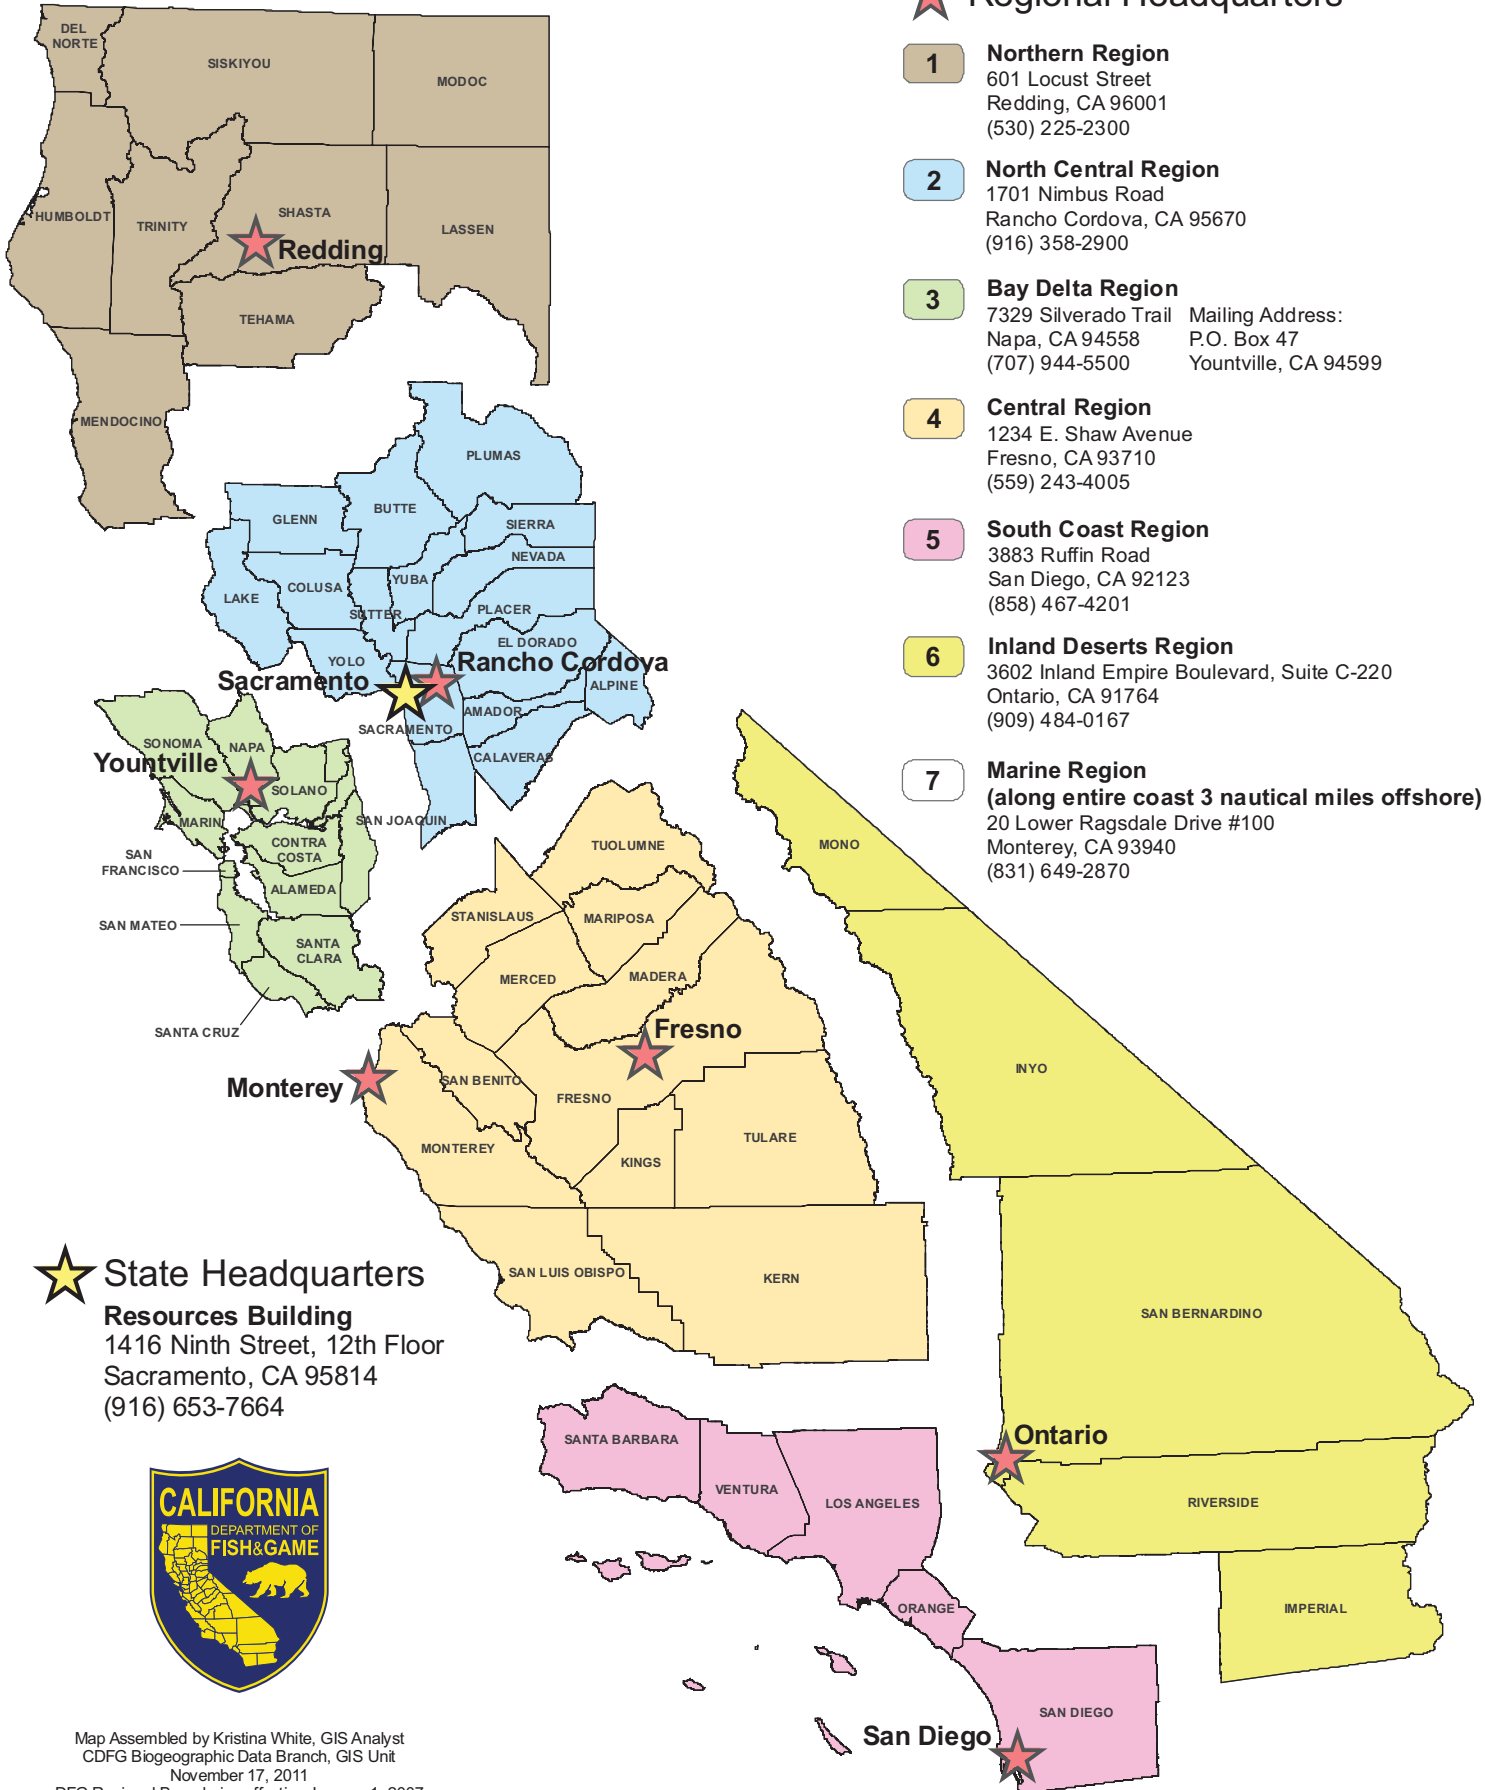

California Department of Fish and Game Regions

★ Regional Headquarters

- 1 Northern Region**
601 Locust Street
Redding, CA 96001
(530) 225-2300
- 2 North Central Region**
1701 Nimbus Road
Rancho Cordova, CA 95670
(916) 358-2900
- 3 Bay Delta Region**
7329 Silverado Trail Mailing Address:
Napa, CA 94558 P.O. Box 47
(707) 944-5500 Yountville, CA 94599
- 4 Central Region**
1234 E. Shaw Avenue
Fresno, CA 93710
(559) 243-4005
- 5 South Coast Region**
3883 Ruffin Road
San Diego, CA 92123
(858) 467-4201
- 6 Inland Deserts Region**
3602 Inland Empire Boulevard, Suite C-220
Ontario, CA 91764
(909) 484-0167
- 7 Marine Region**
(along entire coast 3 nautical miles offshore)
20 Lower Ragsdale Drive #100
Monterey, CA 93940
(831) 649-2870

★ **State Headquarters**
Resources Building
 1416 Ninth Street, 12th Floor
 Sacramento, CA 95814
 (916) 653-7664

Map Assembled by Kristina White, GIS Analyst
 CDFG Biogeographic Data Branch, GIS Unit
 November 17, 2011
 DFG Regional Boundaries effective January 1, 2007